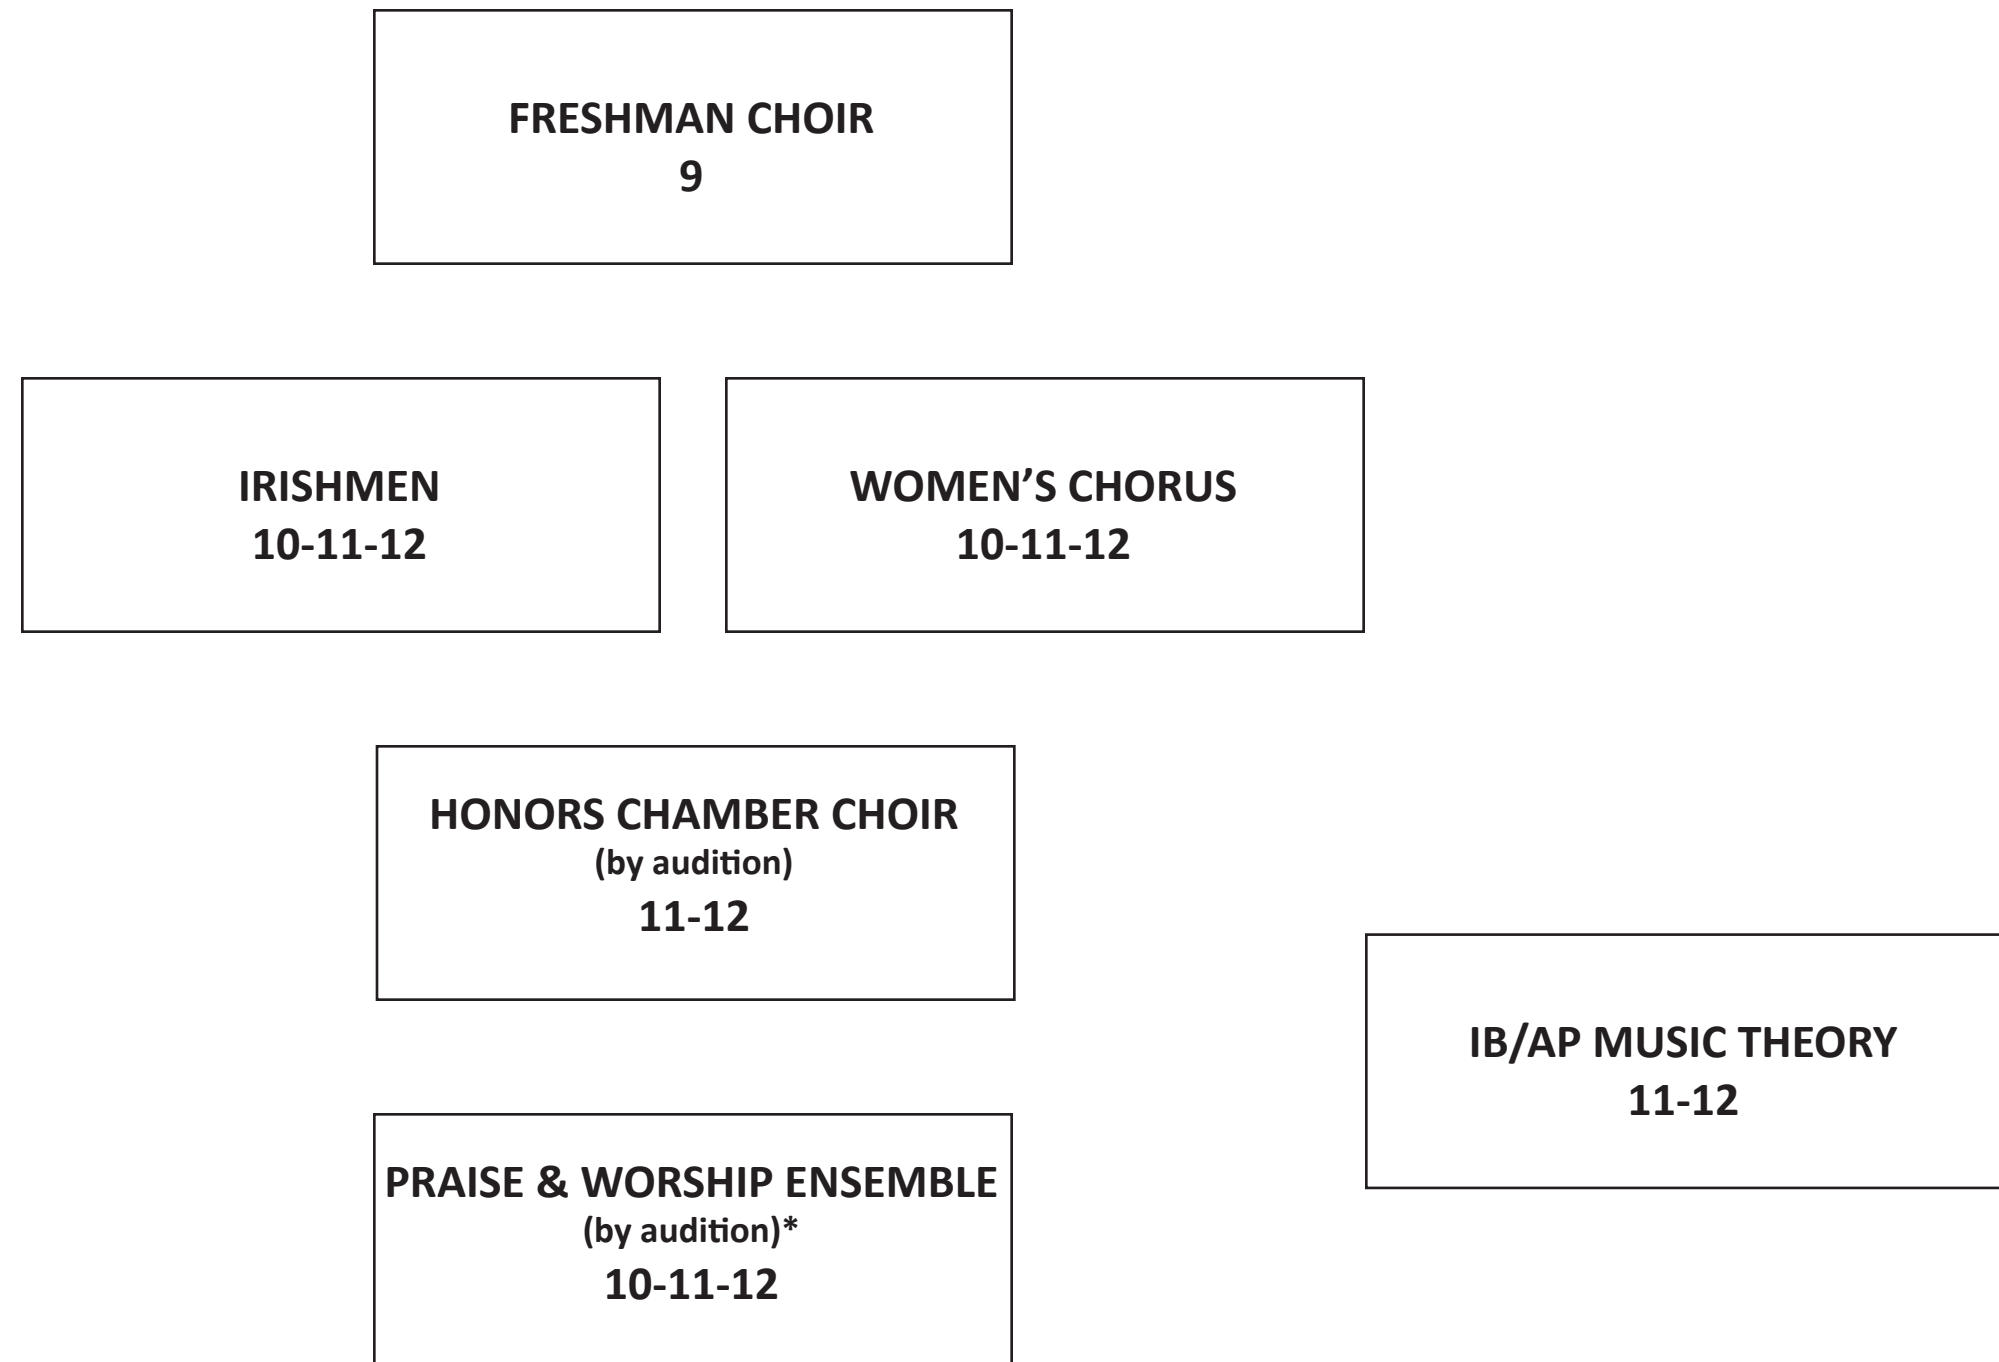

CHOIR AT NOTRE DAME

This chart shows the possible progression of courses in Choir.

** Praise & Worship Ensemble is a "9th Period" class that meets after school.*